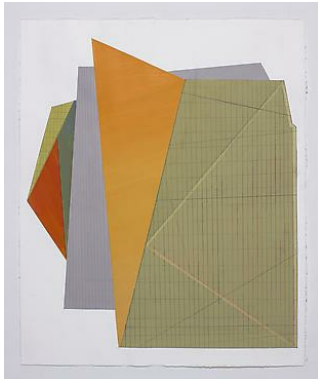

Rachel Hellmann
Glare Fresh, 2016
Acrylic on paper
15 x 11 in
\$1,325

Rachel Hellmann
Sliding, 2016
Acrylic on paper
15 x 11 in
\$1,325

Rachel Hellmann
Even to float, 2016
Acrylic on paper
15 x 11 in
\$1,325

Rachel Hellmann
Corrugate, 2016
Acrylic on paper
15 x 11 in
\$1,325

Rachel Hellmann
Flux, 2015
Acrylic, collage, and graphite on paper
27 x 22 in
\$2,500

Rachel Hellmann
Roaming, 2015
Acrylic, collage, and graphite on paper
27 x 22 in
\$2,500

Rachel Hellmann
Instantly Falls, 2014
Acrylic and graphite on paper
31 x 26.5 in. (framed dimensions)
\$2,450

Rachel Hellmann
Sleeping Standing Up, 2015
Acrylic and graphite on paper
31 x 26.5 in. (framed dimensions)
\$2,450