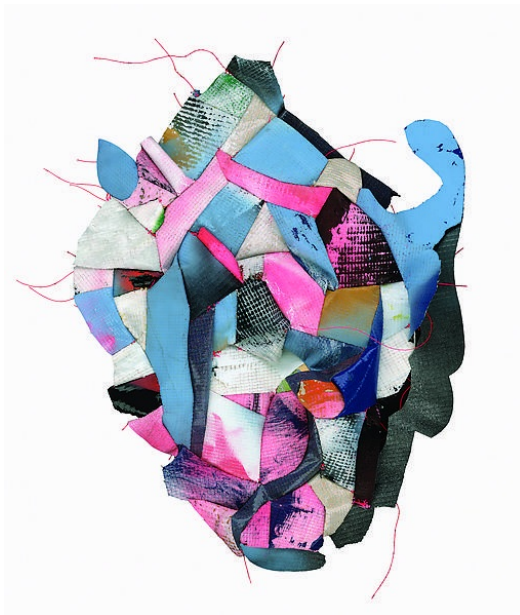

**Jason Willaford**

*Beautiful*, 2016

Archival pigment print on Hahnemühle paper

21.5 x 24.5 x 1 in

Edition 2 of 3

\$1,375

**Jason Willaford**

*Fag*, 2016

Archival pigment print on Hahnemühle paper

framed size

Edition 2 of 3

\$1,375

**Jason Willaford**

*Jealous*, 2016

Archival pigment print on Hahnemühle paper

24.5 x 21.5 x 1 in