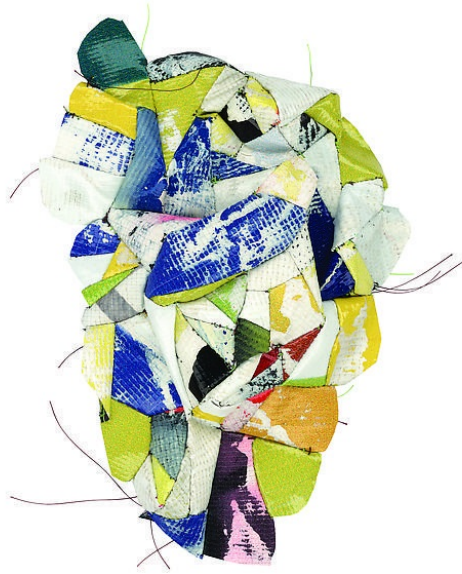

**Jason Willaford**

*Beautiful*, 2016

Archival pigment print on Hahnemühle paper

21.5 x 24.5 x 1 in

Edition 2 of 3

\$1,375

**Jason Willaford**

*Fag*, 2016

**Jason Willaford**

*Pretty*, 2016

Archival pigment print on Hahnemühle paper

24.5 x 21.5 in

Edition 2 of 3

\$1,375

**Jason Willaford**

*Shy*, 2016

Archival pigment print on Hahnemühle paper

24.5 x 21.5 in

Edition 2 of 3

\$1,375

**Jason Willaford**

*Ugly*, 2016

Archival pigment print on Hahnemühle paper

2.5 x 21.5 x 1 in