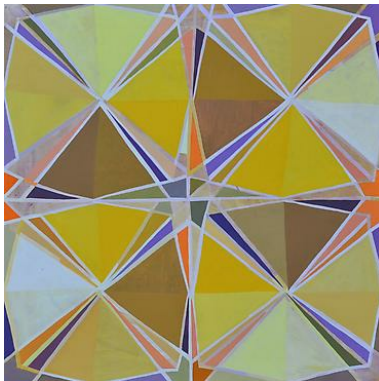

Danielle Kimzey
Caillou, 2015
Gouache on panel
16 x 16 in
\$1,100

Danielle Kimzey
First Pony, 2015
Gouache on panel
16 x 16 in
\$1,100

Danielle Kimzey
Home is Home, 2016
Gouache on panel
16 x 16 in
\$1,100

Danielle Kimzey
Ice Palace, 2015
Gouache on panel
16 x 16 x 1 in
\$1,100

Danielle Kimzey
Hold You, 2016
Gouache on panel
16 x 16 x 1 in
\$1,100

Danielle Kimzey
Flashlight, 2016
Gouache on panel
20 x 16 x 1 in
\$1,100

Danielle Kimzey
Stars in her eyes, 2016
Gouache on panel
16 x 16 x 1 in
\$1,100

Danielle Kimzey
Sympathizer, 2016
Gouache on panel
16 x 16 x 1 in
\$1,100